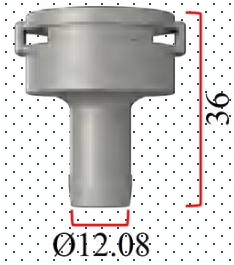

F connectors for hose

TM72012E