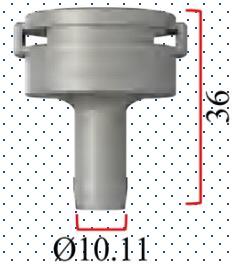

F connectors for hose

TM72010E