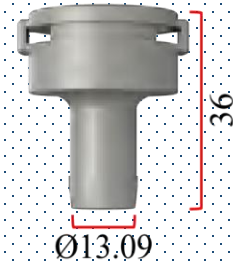

F connectors for hose

TM72013E