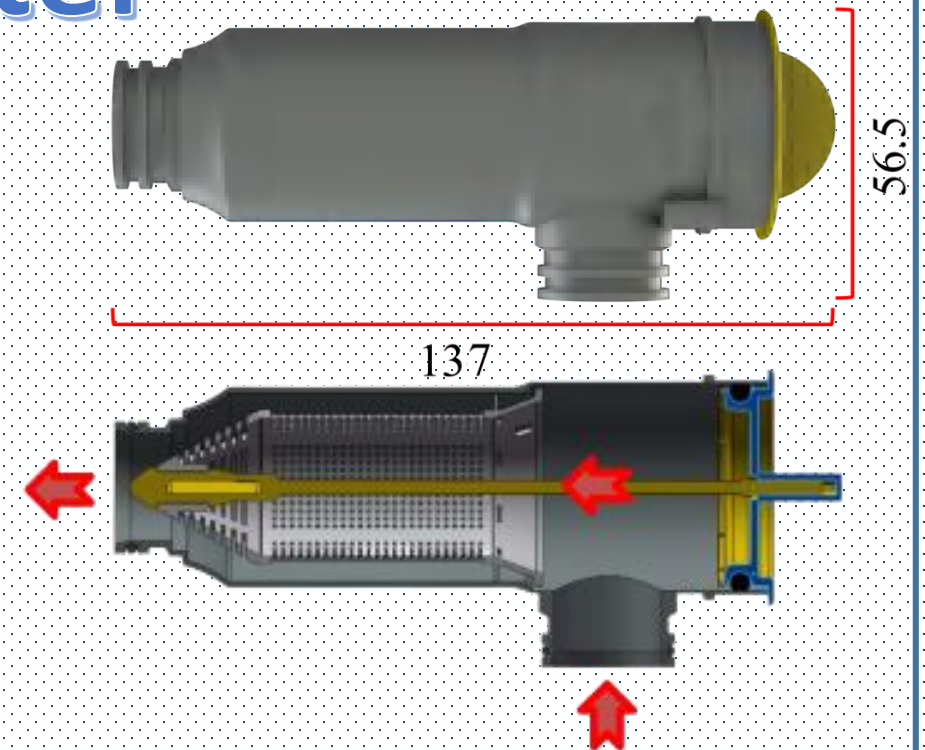

70

TM725.044 replacement filter

Connection example

Secretion filter

Secretion filter

flexible
silicone
plug

Connection example

Secretion filter