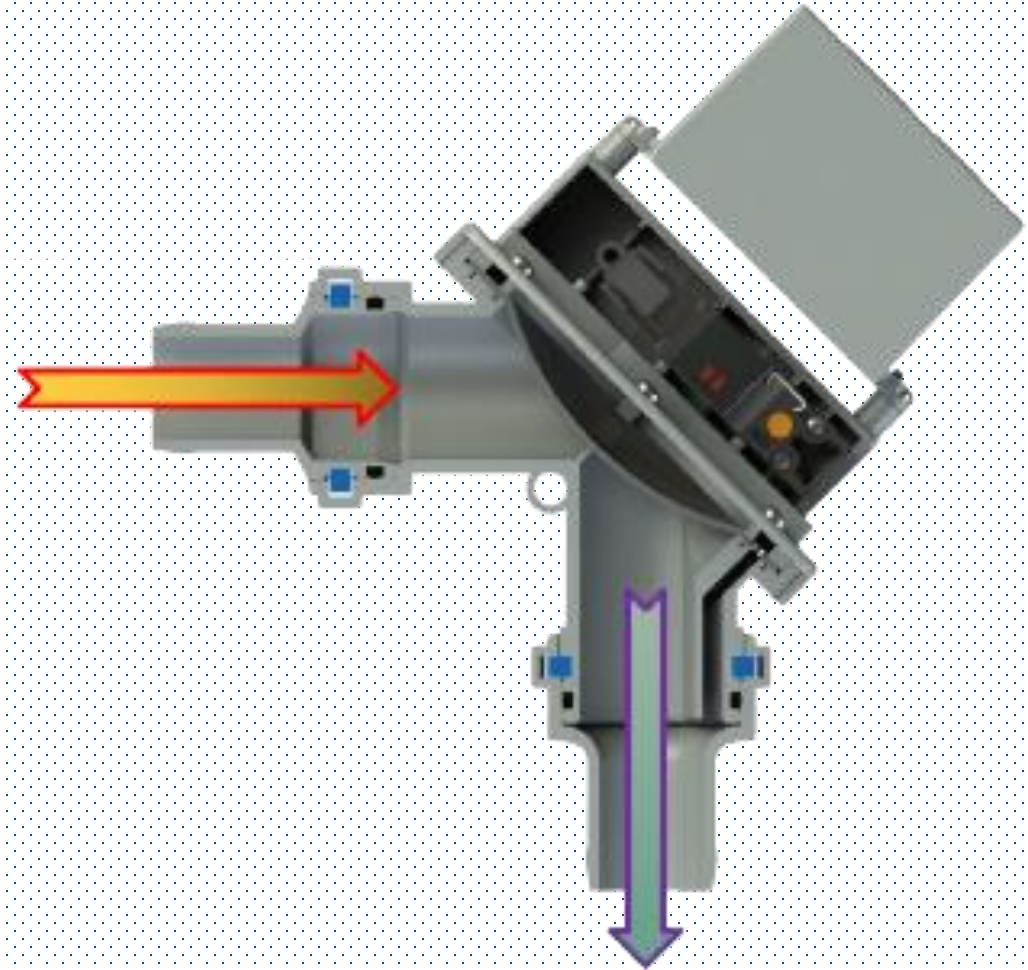

Place selector valves

Place selector valves

DE5.19D

24V AC/DC
Connectors 25 mm

DE5.19DR

24V AC/DC
Connectors 25 mm

F connectors for hose

TM72006E