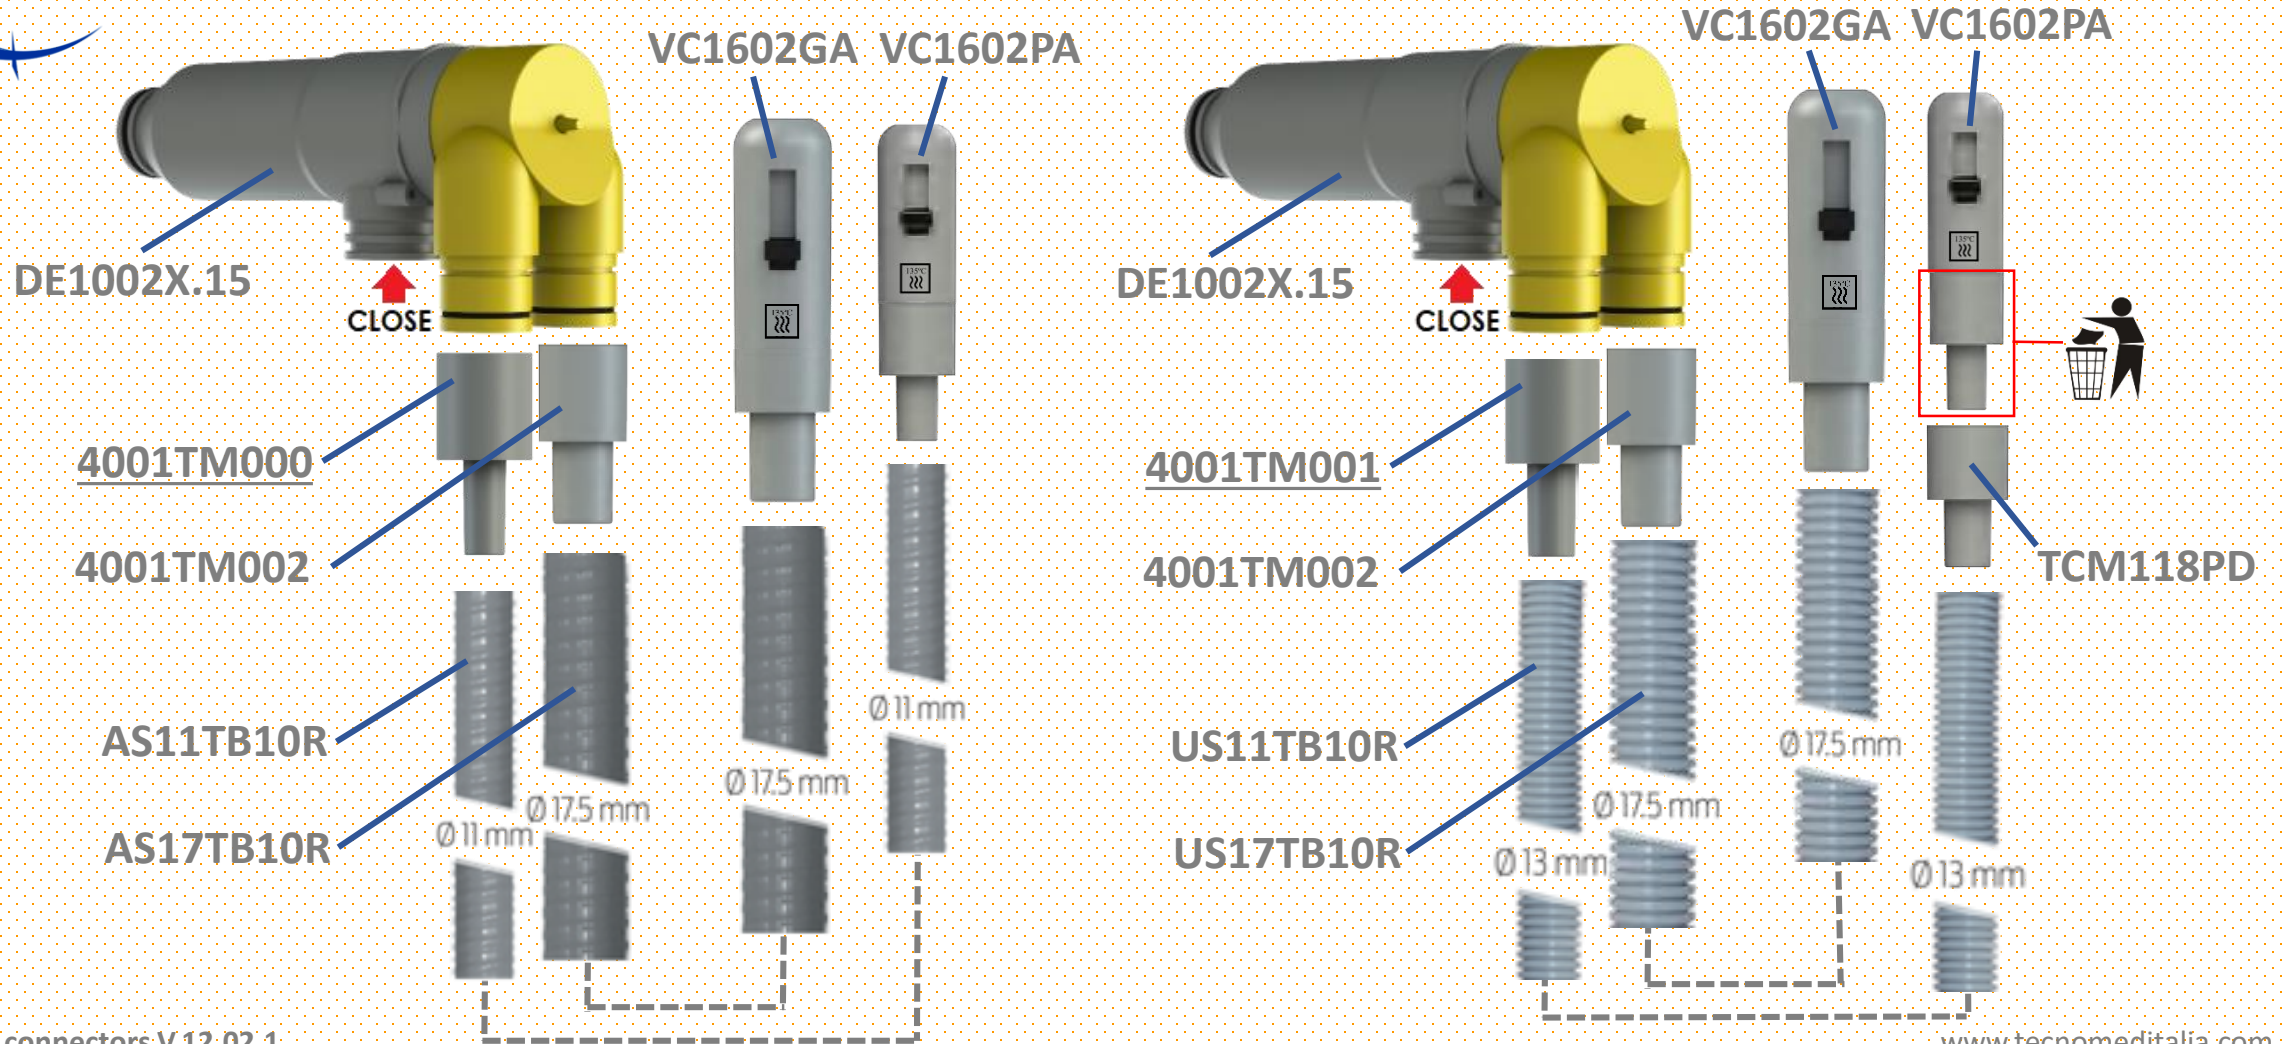

CLOSE

Ø10.6

4001TM000

Ø11.8

4001TM001

Ø18

4001TM002

152

70

TM725.044 replacement filter

Connection example

Secretion filter

Secretion filter

flexible
silicone
plug

Connection example

Secretion filter