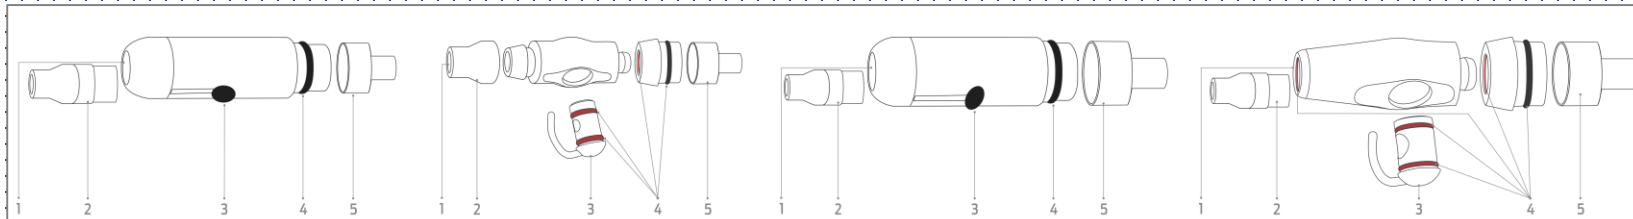

10 mt

TCM175GD

Ø17.5

Ø17.5 mm

US17TB10R

10 mt

Suction handpieces and parts

Suction terminal code	Compatibility	Material	Weight (gr)	1 cannula Ø insertion	2 Can be equipped with saliva ejector adaptor ø 6,5 mm	3 Saliva ejector adaptor code	3 Suction terminal lever code	4 O-ring code	5 Ø Tube terminal adaptor	5 Tube terminal adaptor code
VC1602/P VC1602PA*	Cattani®	PVC *PVC	17	11 mm	●	040T515 (Opt)	2T5238	OR1602/P	I 10,8 mm	
VC1604P	Cattani®	Aluminium	29	6,5 mm	●	040T515.1	121T9300	OR1604P (Kit of 4 pc.)	Quick connector Ø16 mm	
VC1604PC	Isodent®/ Castellini®		43						I 10,2 mm	TCM0014
VC1604PE	Eurodent®		38						I 8,4 mm	1234254
VC1604PK	Kavo®		44						I 8,4 mm	TCM0010
VC1604PP	Plameca®		56						I 10,5 mm	TCM0011
VC1604PS	Sirona®		41						I 8,4 mm	1234253
VC1604PD	Dci®		32						I 3/16"	
VC1602/G VC1602GA*	Cattani®		PVC *PVC						27	11-16 mm
VC1604G	Cattani®	Aluminium	61	11 mm	●	040T515 (Opt)	111T7400	OR1604G (Kit of 5 pc.)	Quick connector Ø22 mm	
VC1604GC	Isodent®/ Castellini®		84						I 17,2 mm	TCM0013
VC1604GE	Eurodent®		72						I 14,7 mm	1234252
VC1604GK	Kavo®		89						I 20 mm	1234255
VC1604GP	Plameca®		78						I 17,2 mm	TCM0012
VC1604GS	Sirona®		76						I 14,7 mm	1234251
VC1604GD	Dci®		63						I 1/2"	