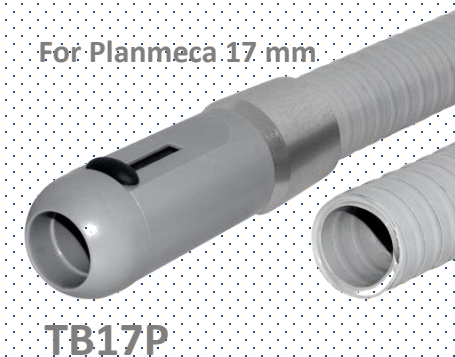

For Planmeca 17 mm