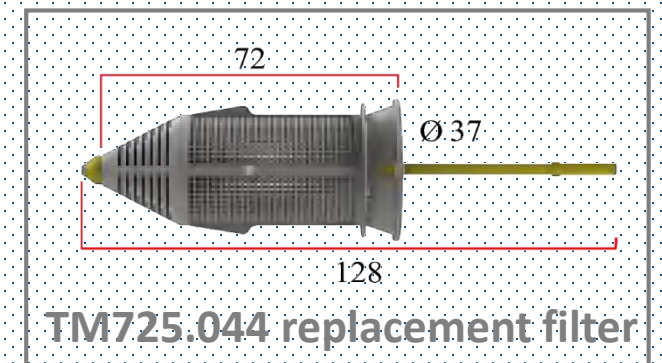

Secretion filter

Page 5