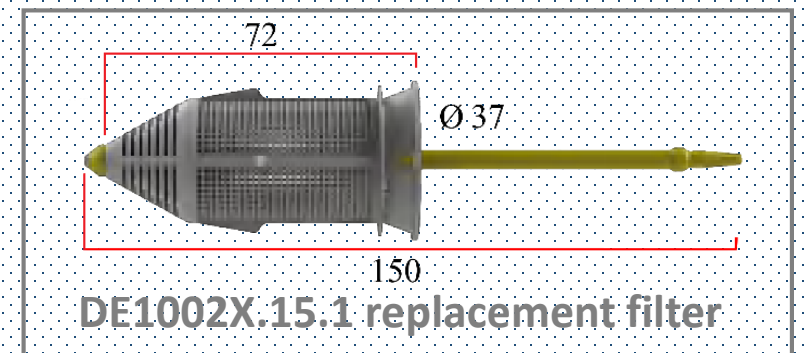

Secretion filter

flexible
silicone
plug