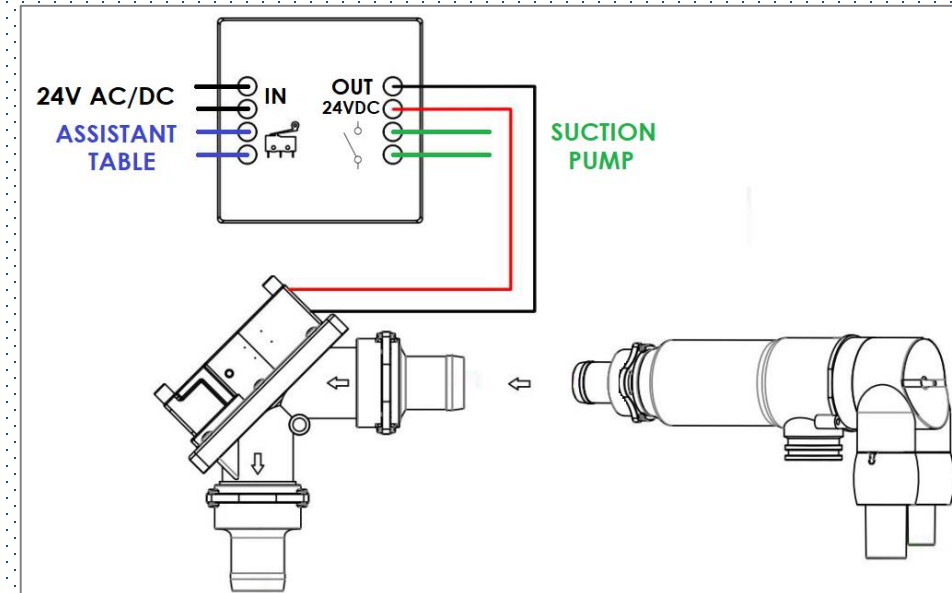

Place selector valves

Place selector valves

DE5.19D

24V AC/DC
Connectors 25 mm

DE5.19DR

24V AC/DC
Connectors 25 mm

F connectors for hose

TM72006E