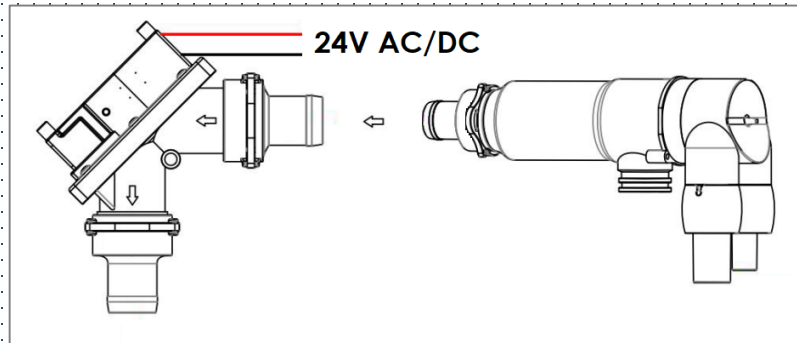

Place selector valves

Place selector valves

DE5.19D

24V AC/DC
Connectors 25 mm

DE5.19DR

24V AC/DC
Connectors 25 mm

F connectors for hose

TM72006E