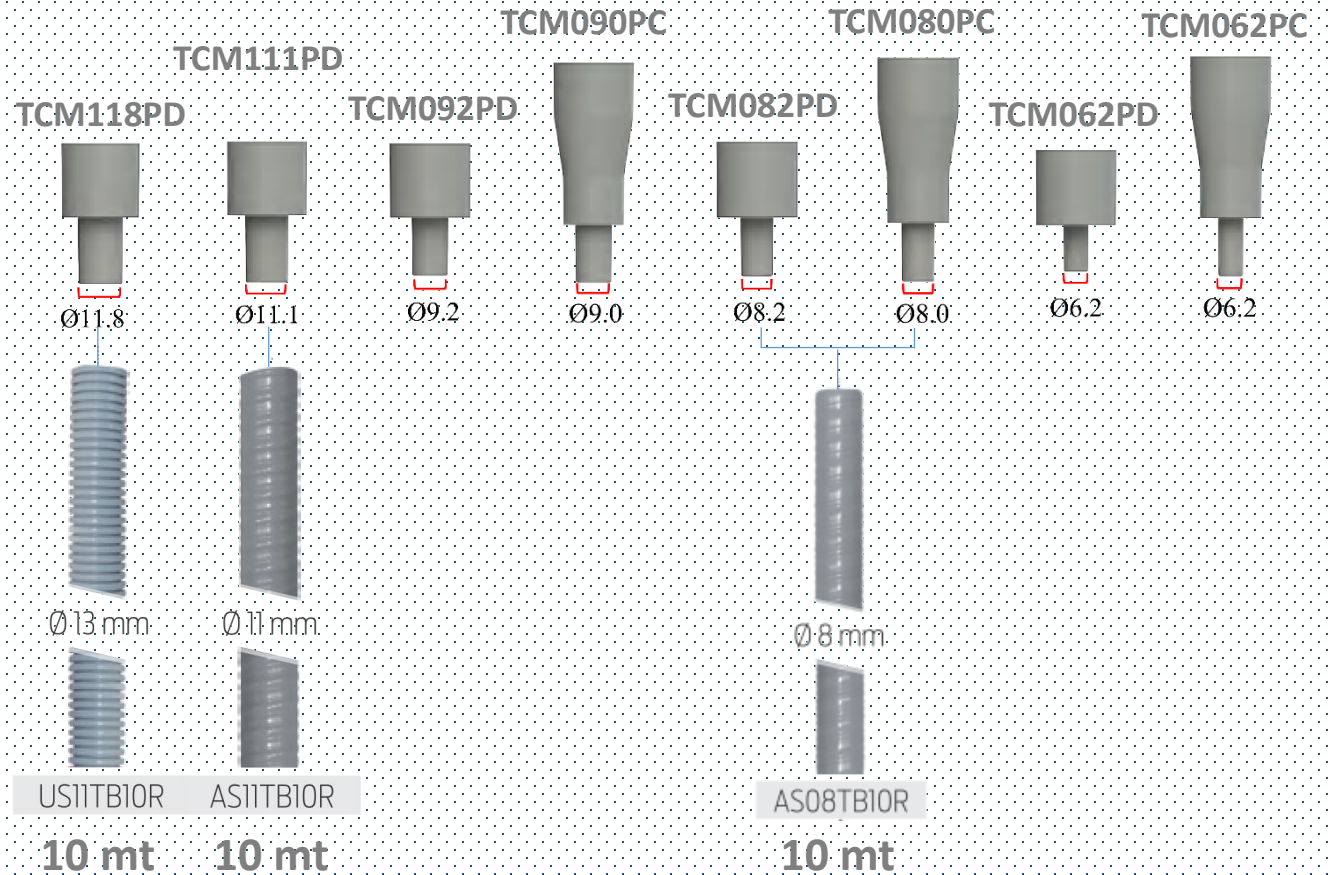

Ø 17.5 mm

AS17TB10R
10 mt

Ø 17.5 mm

US17TB10R
10 mt

Ø 15 mm

AS15TB10R 10 mt

TB15E.1
Eurodent®

Ø 20 mm

AS20TB10R
10 mt

Universal pvc hose adapter

Universal pvc hose adapter

VC1602/G VC1602GA VC1604G

Ø22.5

TCM110GC

Ø11

Ø11 mm