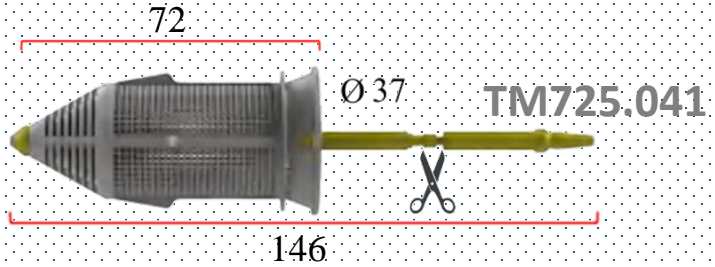

Disposable filters