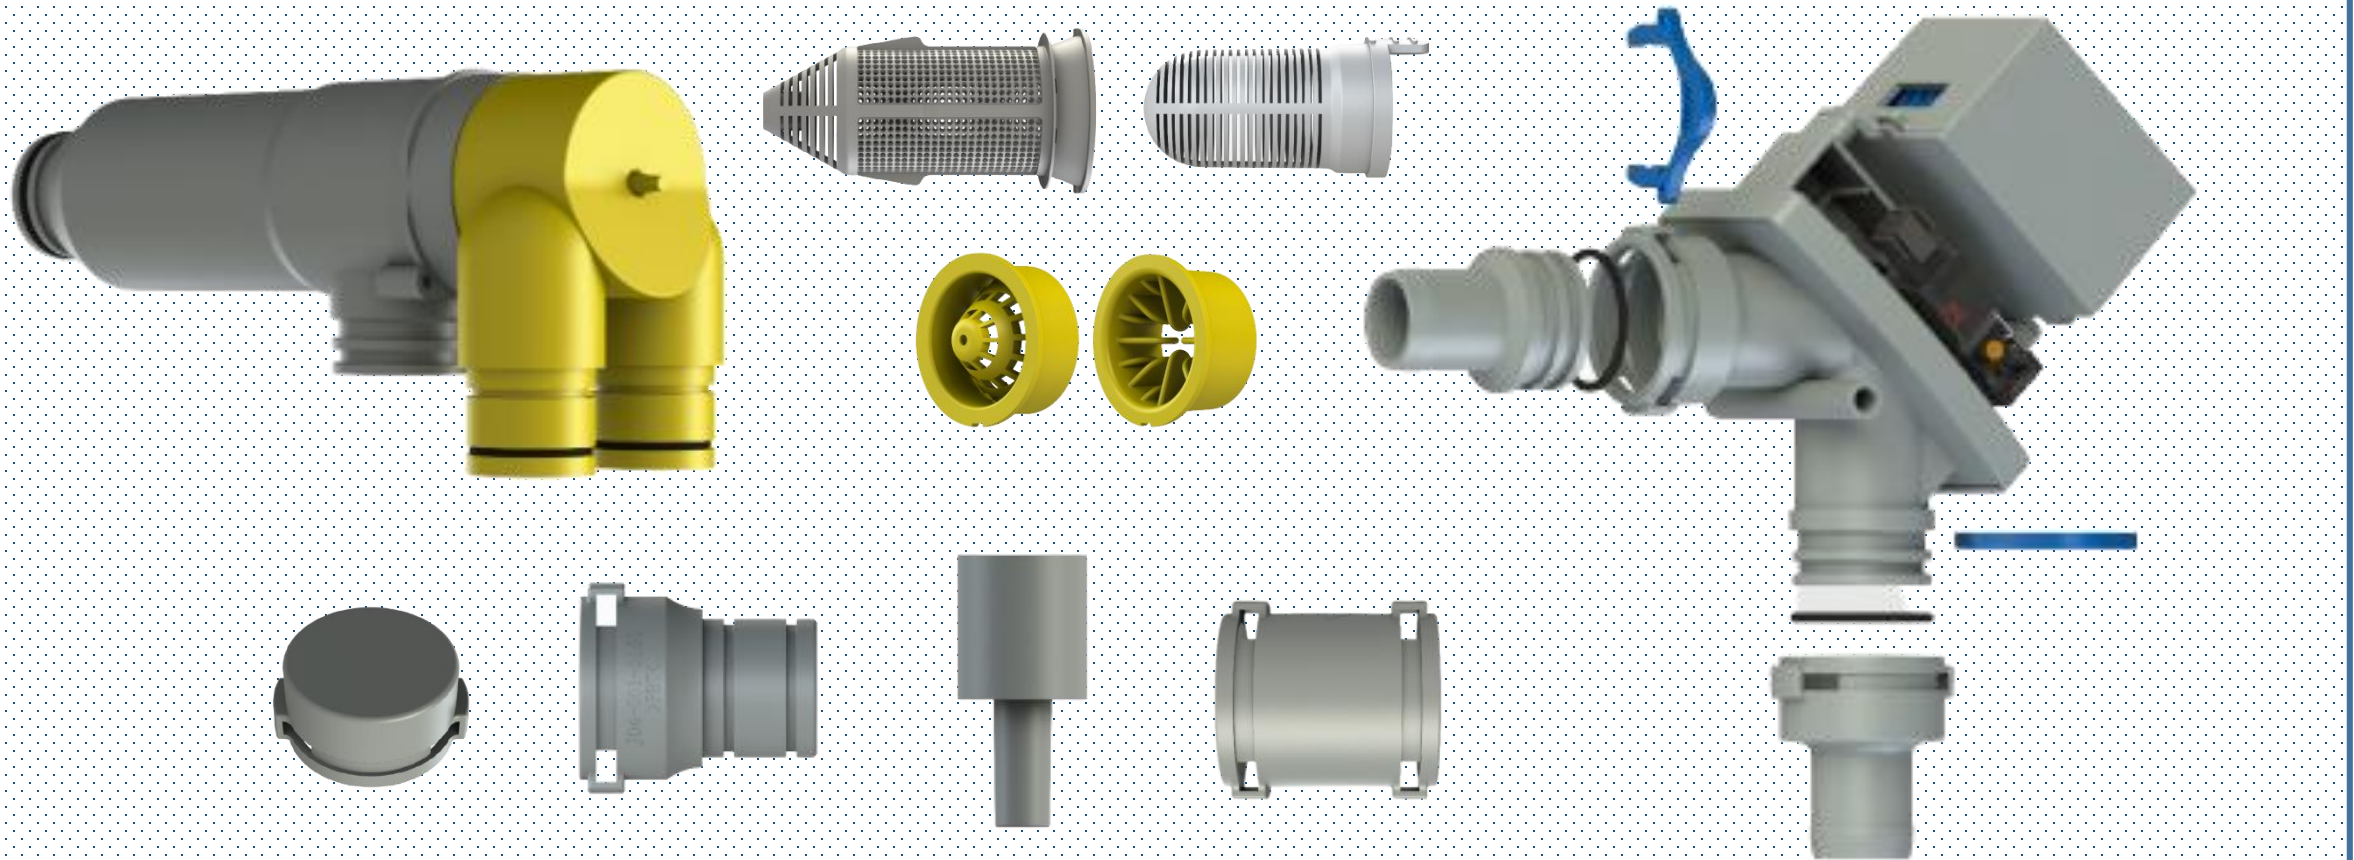

SUCTION FITTINGS SYSTEM

Index

Place selector valves.....	3-4
Female connectors for hose	5
Male connectors for hose.....	6
Female-Female straight connectors	7
Female-Male straight connectors	8-9
Special connectors.....	10
T-junctions.....	11
Secretion filter.....	12-26
Disposable filter.....	27
O-ring.....	28
Suction handpieces.....	29-30
Aluminium hose adapter.....	31-32
Universal pvc hose adapter.....	33-34
Suction handpieces and parts.....	35
Handpiece holders.....	36
Complete suction hoses.....	37-38
Suction hoses.....	39-41
Suction release valve.....	42

Place selector valves

Place selector valves

DE5.19D

24V AC/DC
Connectors 25 mm

DE5.19DR

24V AC/DC
Connectors 25 mm

F connectors for hose

TM72006E