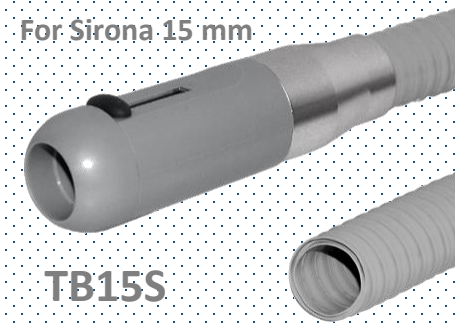

For Cattani 11 mm

For Castellini 11 mm

For Planmeca 11 mm

Complete suction hoses

For Eurodent 15 mm

For Kavo 20 mm

For Sirona 15 mm

For Cattani 17 mm