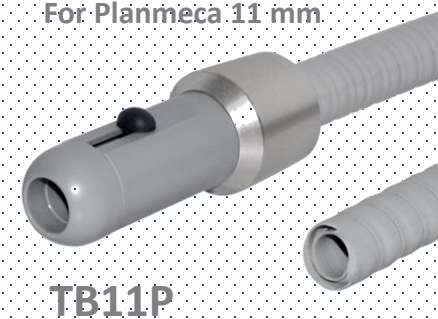

For Planmeca 11 mm