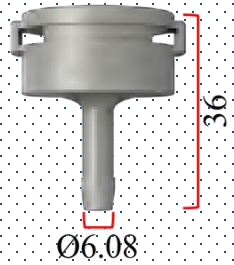

Place selector valves

Place selector valves

DE5.19D

24V AC/DC
Connectors 25 mm

DE5.19DR

24V AC/DC
Connectors 25 mm

F connectors for hose

TM72006E