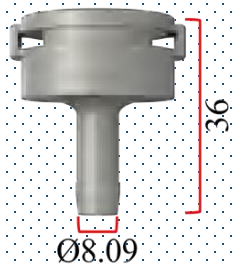

Place selector valves

Place selector valves

DE5.19D

24V AC/DC
Connectors 25 mm

DE5.19DR

24V AC/DC
Connectors 25 mm

F connectors for hose

TM72006E