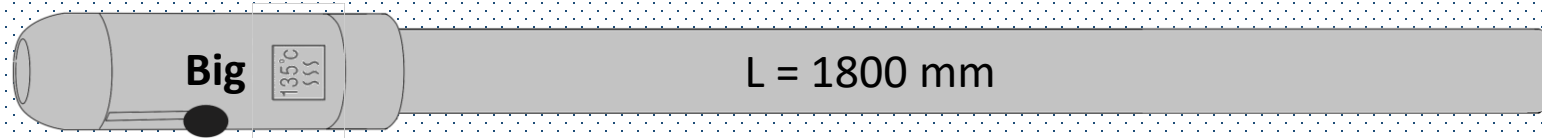

For Cattani 11 mm

For Castellini 11 mm

For Planmeca 11 mm

Complete suction hoses

For Eurodent 15 mm

For Kavo 20 mm

For Sirona 15 mm

For Cattani 17 mm