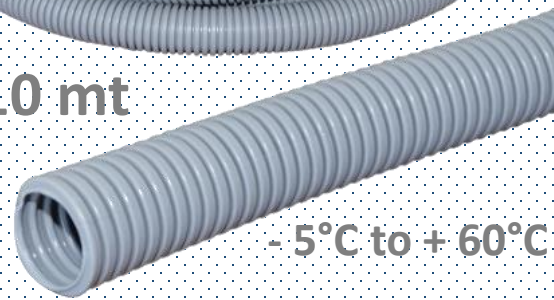

- 5°C to + 60°C

Code	inner d.	outside d.	Wall thickness	vacuum
for 10 mt.	mm	mm	mm	mbar
US11TB10R	13	16	1.5	200
US17TB10R	17	20	1.5	200