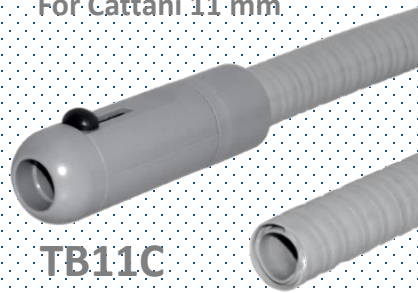

For Cattani 11 mm