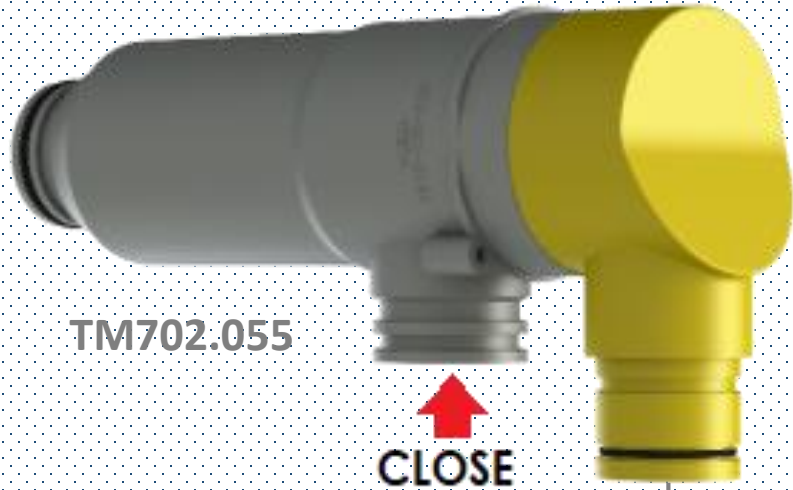

4001TM002

72

Ø37

150

DE1002X.15.1 replacement filter

Secretion filter

Page 5

TM702.055